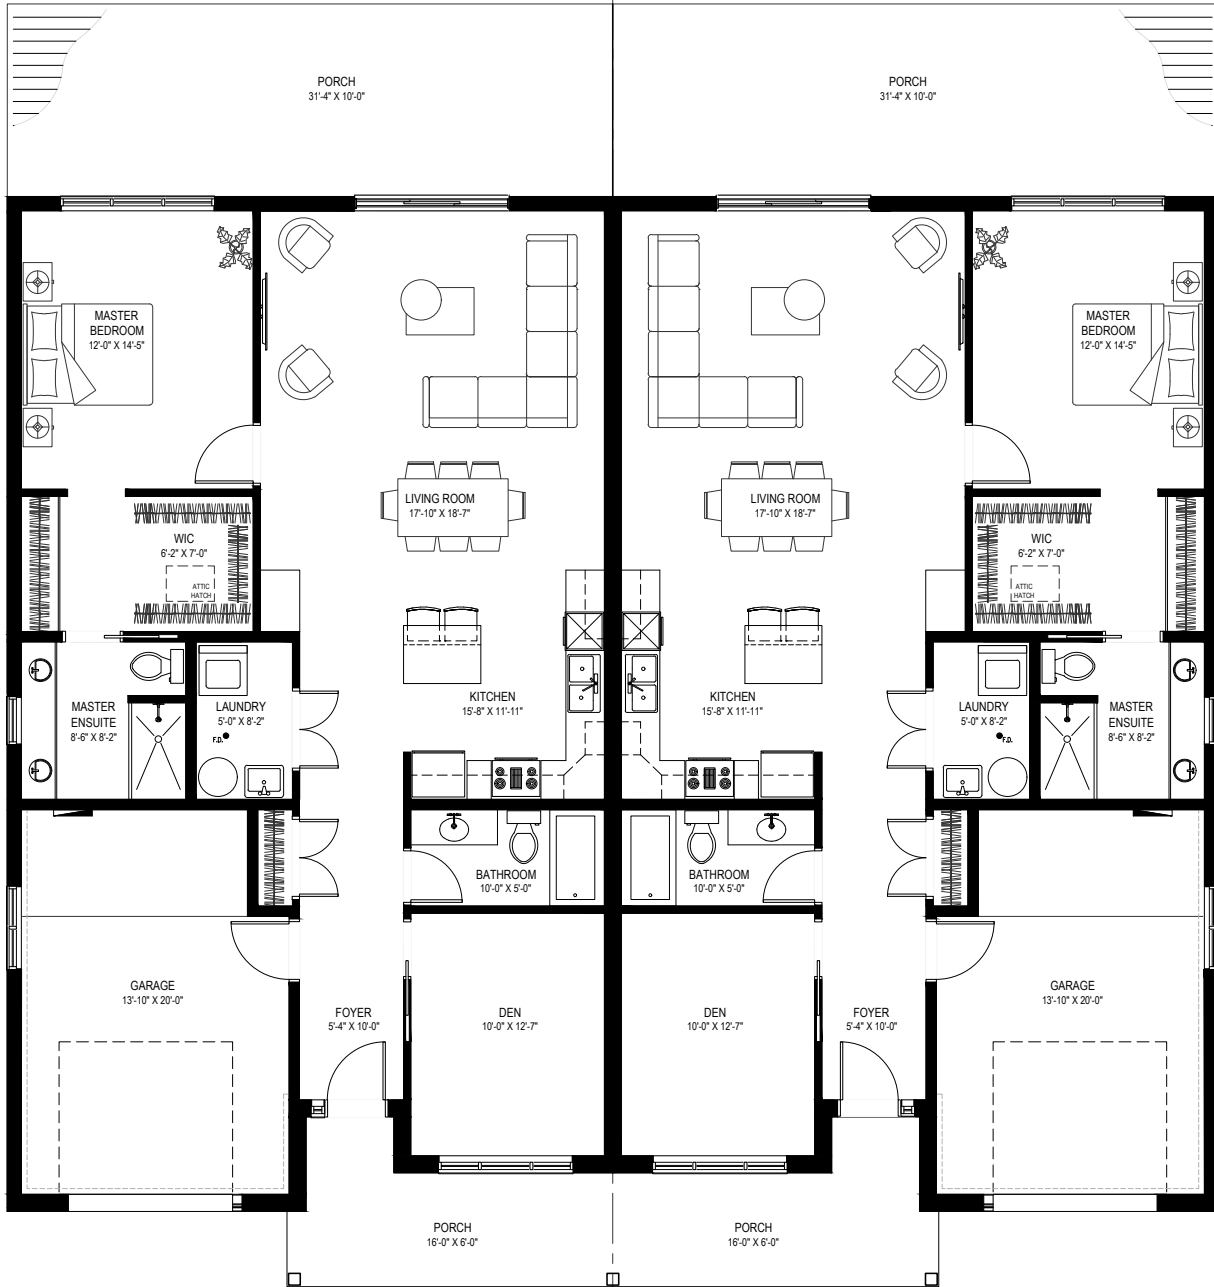

Mount Cameron Circle Block 2

Unit A

Two Bedroom Bungalow

Living Area: 1,314 sq.ft.

Total Area: 1,609 sq.ft.

Unit B

Two Bedroom Bungalow

Living Area: 1,314 sq.ft.

Total Area: 1,609 sq.ft.

NOTE: THESE AREAS ARE NOT BASED ON "AS BUILT" CONDITIONS. ACTUAL AREAS OF UNIT MAY VARY DUE TO SITE CONDITIONS AND CONSTRUCTION. AREA CALCULATIONS ARE BASED ON B.O.M.A. MEASUREMENT STANDARDS. FROM CENTER OF PARTY WALL FROM BRICK TO FACE.