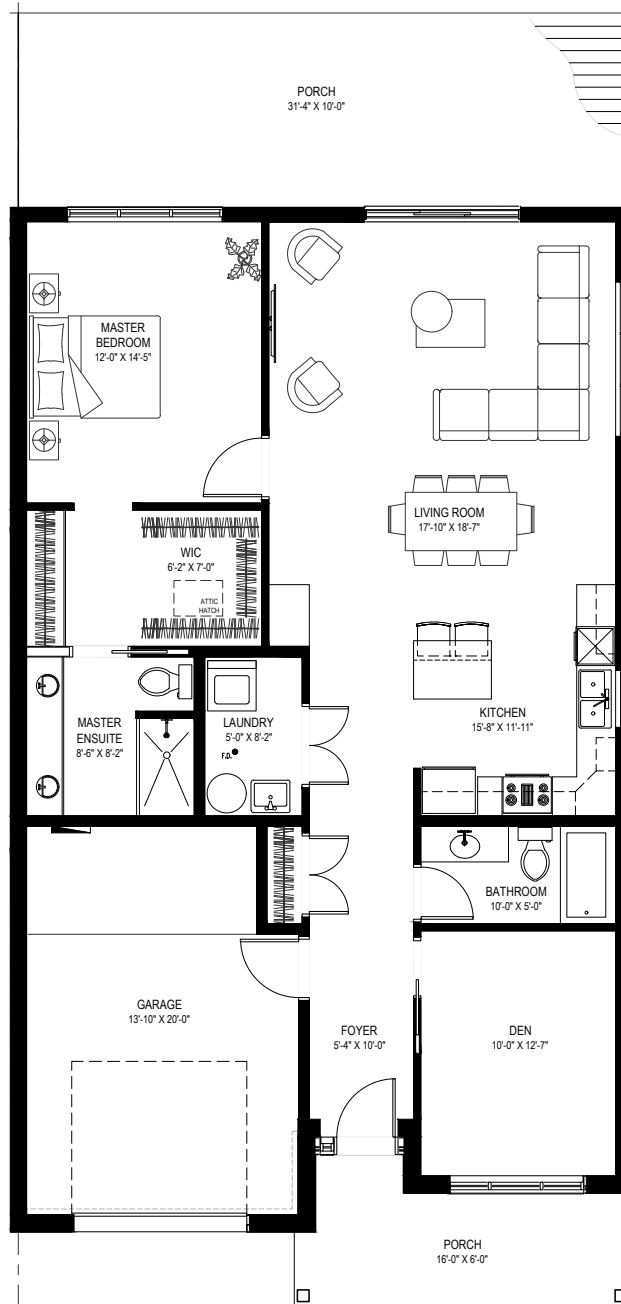

# Mount Cameron Circle: Unit 1-B

## Two Bedroom Bungalow

Living Area: 1,321 sq.ft. | Total Area: 1,613 sq.ft.

NOTE: THESE AREAS ARE NOT BASED ON "AS BUILT" CONDITIONS. ACTUAL AREAS OF UNIT MAY VARY DUE TO SITE CONDITIONS AND CONSTRUCTION. AREA CALCULATIONS ARE BASED ON B.O.M.A. MEASUREMENT STANDARDS. FROM CENTER OF PARTY WALL FROM BRICK TO FACE.