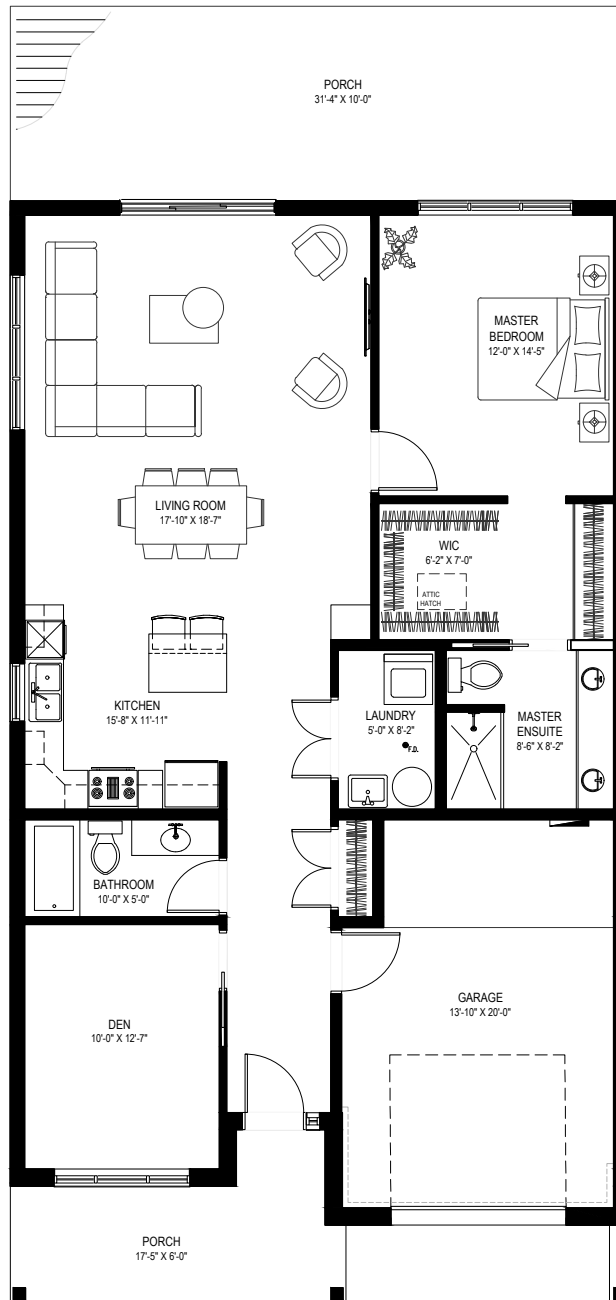

Mount Cameron Circle: Unit 3-A

Two Bedroom Bungalow

Living Area: 1,315 sq.ft. | Total Area: 1,609 sq.ft.

NOTE: THESE AREAS ARE NOT BASED ON "AS BUILT" CONDITIONS. ACTUAL AREAS OF UNIT MAY VARY DUE TO SITE CONDITIONS AND CONSTRUCTION. AREA CALCULATIONS ARE BASED ON B.O.M.A. MEASUREMENT STANDARDS. FROM CENTER OF PARTY WALL FROM BRICK TO FACE.