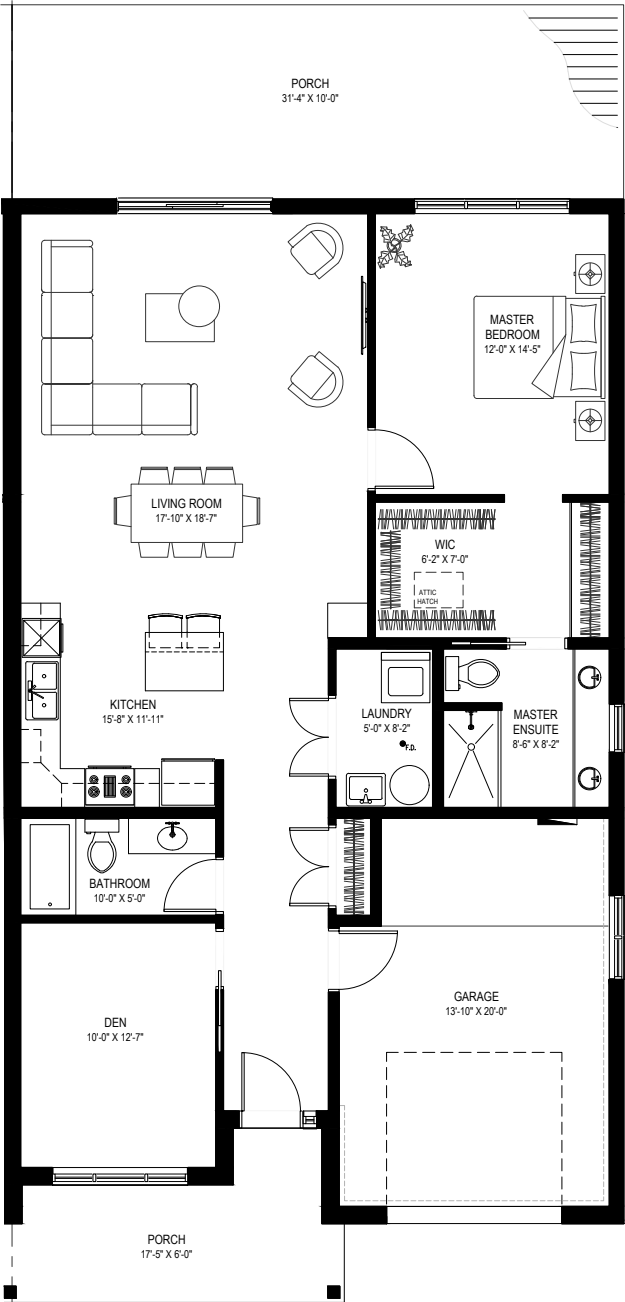

Mount Cameron Circle: Unit 3-B

Two Bedroom Bungalow

Living Area: 1,315 sq.ft. | Total Area: 1,609 sq.ft.

Call: 1-902-735-2220

ANTIGONISH • NOVA SCOTIA

MaplesRetirement.ca