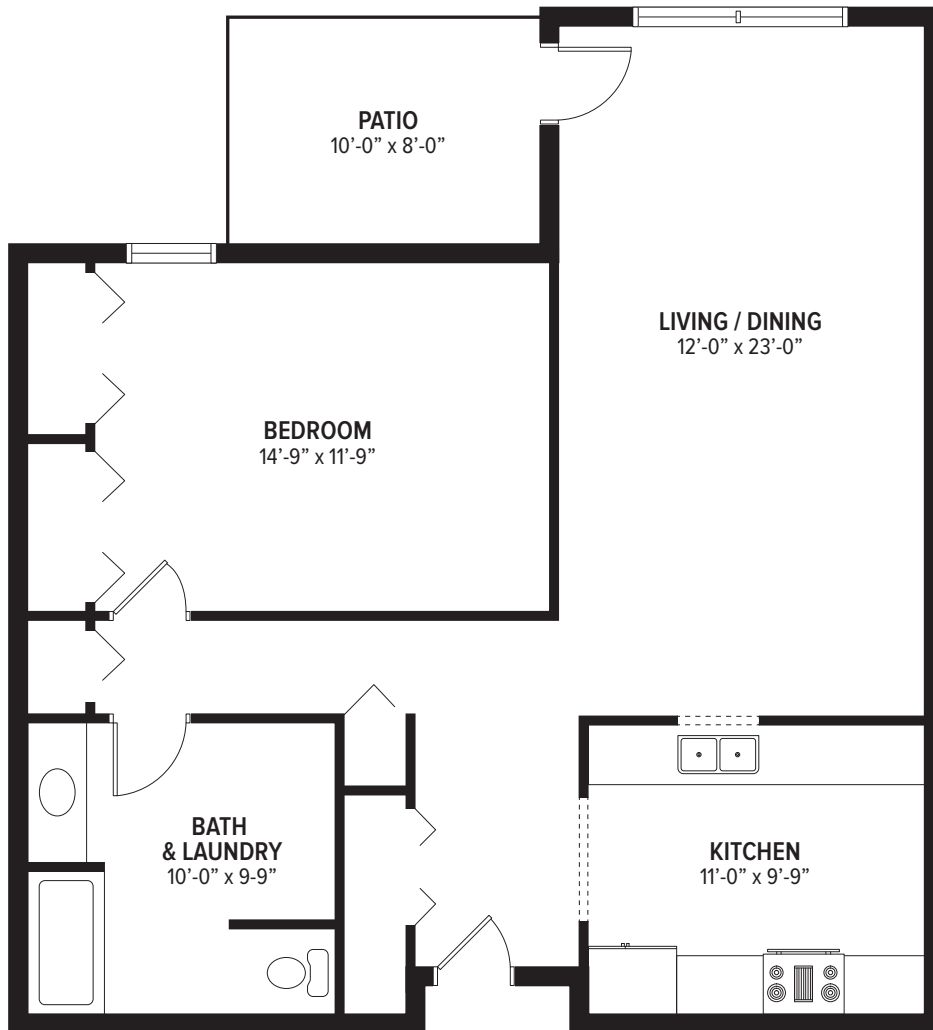

Unit Type E

One Bedroom

900 sq.ft.

Call: 1-902-735-2220

ANTIGONISH • NOVA SCOTIA

MaplesRetirement.ca