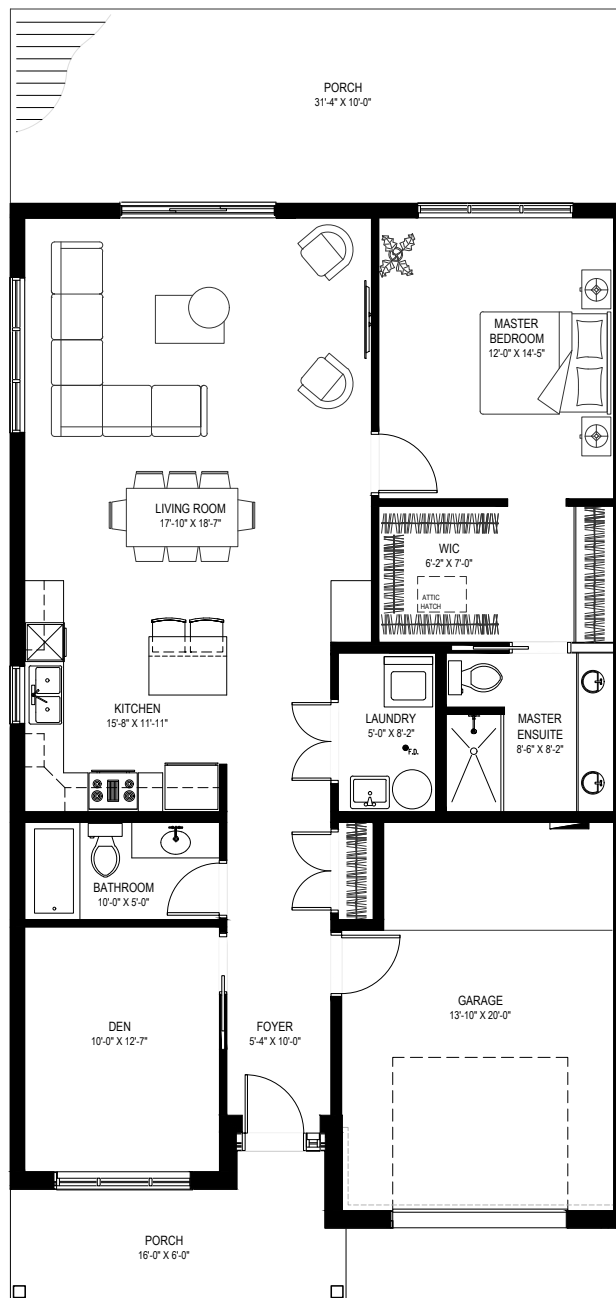

# Mount Cameron Circle: Unit 1-A

## Two Bedroom Bungalow

Living Area: 1,321 sq.ft. | Total Area: 1,613 sq.ft.

NOTE: THESE AREAS ARE NOT BASED ON "AS BUILT" CONDITIONS. ACTUAL AREAS OF UNIT MAY VARY DUE TO SITE CONDITIONS AND CONSTRUCTION. AREA CALCULATIONS ARE BASED ON B.O.M.A. MEASUREMENT STANDARDS. FROM CENTER OF PARTY WALL FROM BRICK TO FACE.