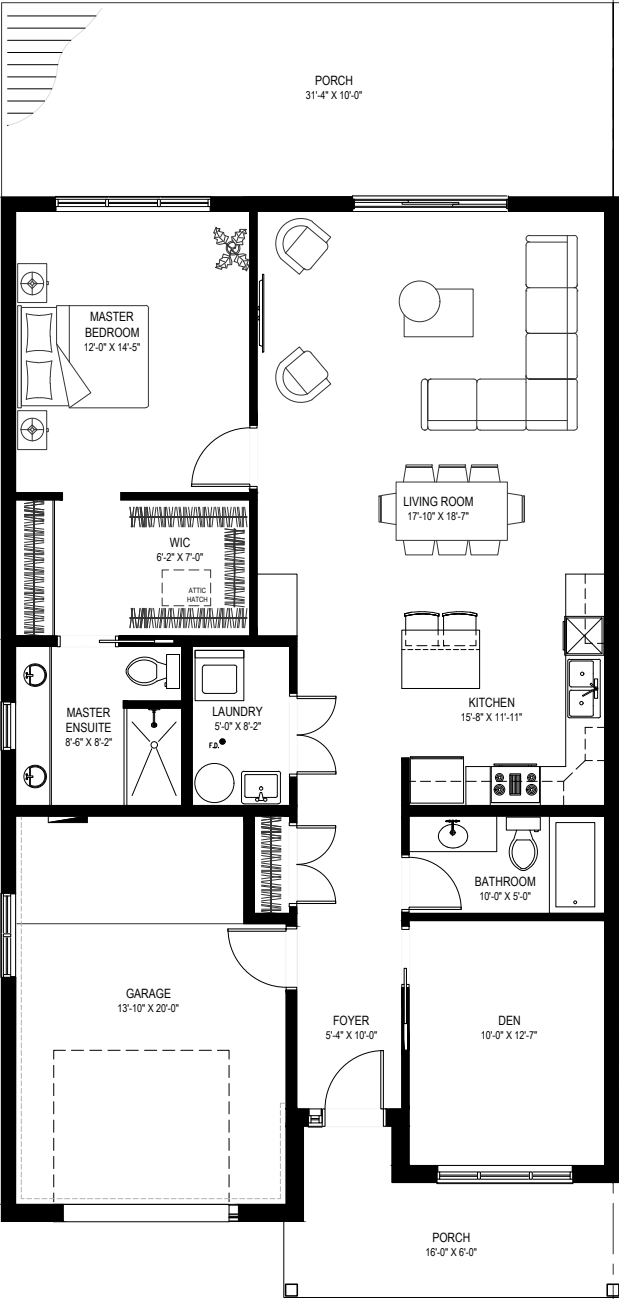

# Mount Cameron Circle: Unit 2-A

## Two Bedroom Bungalow

Living Area: 1,314 sq.ft. | Total Area: 1,609 sq.ft.

NOTE: THESE AREAS ARE NOT BASED ON "AS BUILT" CONDITIONS. ACTUAL AREAS OF UNIT MAY VARY DUE TO SITE CONDITIONS AND CONSTRUCTION. AREA CALCULATIONS ARE BASED ON B.O.M.A. MEASUREMENT STANDARDS. FROM CENTER OF PARTY WALL FROM BRICK TO FACE.