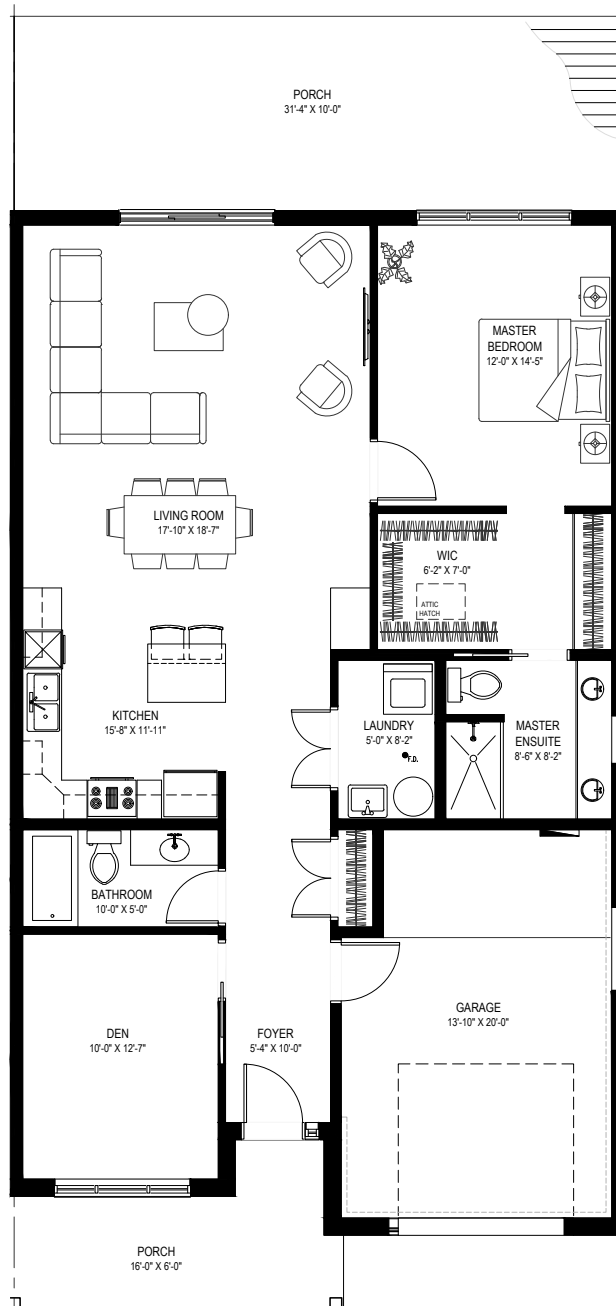

Mount Cameron Circle: Unit 2-B

Two Bedroom Bungalow

Living Area: 1,314 sq.ft. | Total Area: 1,609 sq.ft.

NOTE: THESE AREAS ARE NOT BASED ON "AS BUILT" CONDITIONS. ACTUAL AREAS OF UNIT MAY VARY DUE TO SITE CONDITIONS AND CONSTRUCTION. AREA CALCULATIONS ARE BASED ON B.O.M.A. MEASUREMENT STANDARDS. FROM CENTER OF PARTY WALL FROM BRICK TO FACE.